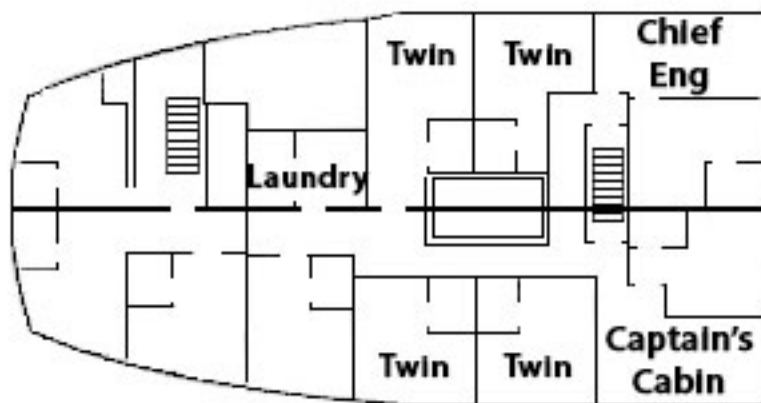

M/S Freya

BOAT DECK

MAIN DECK

Boat Deck

4 Twin cabins - Lower berths and private WC/Shower

Main Deck

5 Twin cabins - Lower berths and private WC/Shower

1 Superior Cabin - Double bed and private WC/Shower