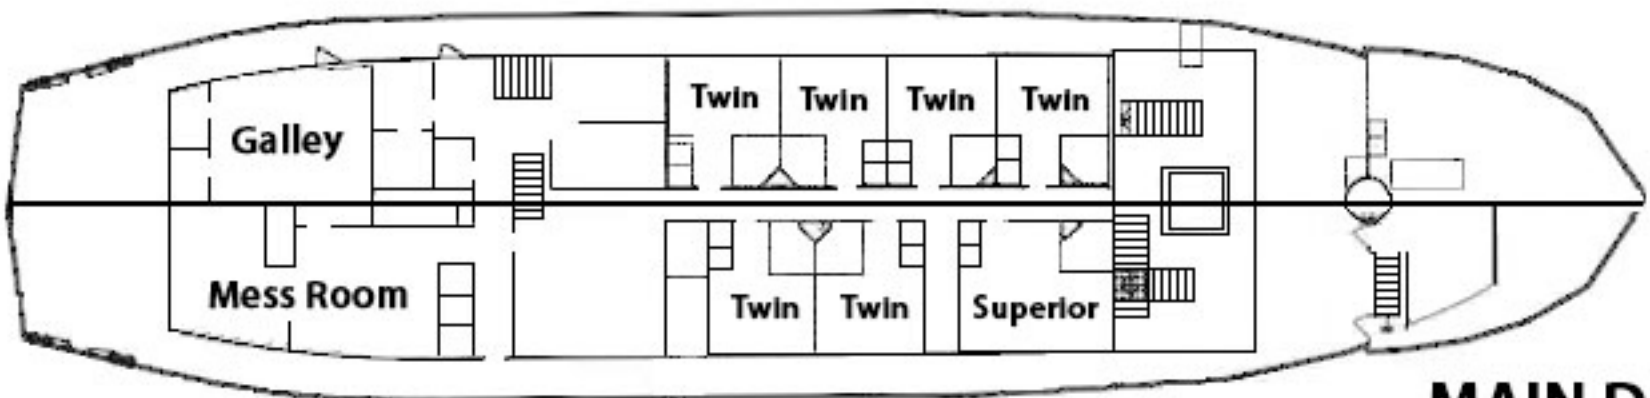

M/S Freya

BOAT DECK

MAIN DECK

Boat Deck

4 Twin cabins - Lower berths and private WC/Shower

Main Deck

5 Twin cabins - Lower berths and private WC/Shower

1 Superior Cabin - Double bed and private WC/Shower