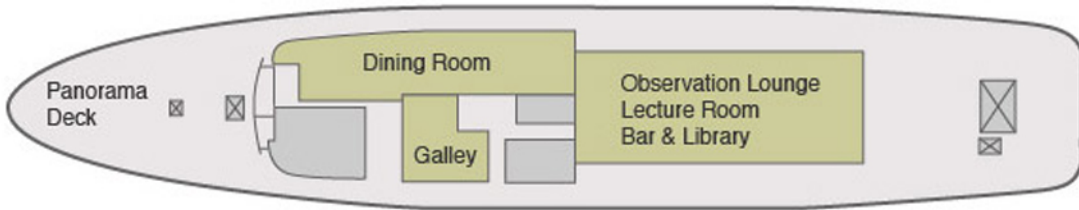

# M/V Ushuaia

Bridge Deck H

Upper Deck G

- 4 Suites
- 6 Premier twin private cabins
- 2 Premier single private cabins
- 9 Superior twin private cabins

Main Deck F

Deck E

- 12 Standard twin semi-private cabins
- 11 Standard Plus twin private cabins
- 2 Standard Plus triple private cabins
- \*
- \* Changing room