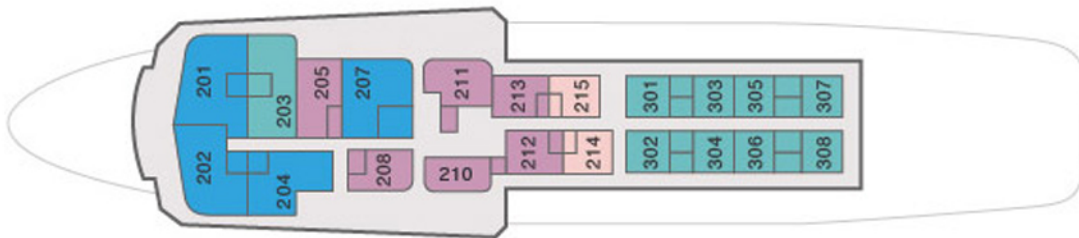

# M/V Ushuaia

Bridge Deck H

Upper Deck G

- 4 Suites
- 6 Premier twin private cabins
- 2 Premier single private cabins
- 9 Superior twin private cabins

Main Deck F

Deck E

- 12 Standard twin semi-private cabins
- 11 Standard Plus twin private cabins
- 2 Standard Plus triple private cabins
- \*
- \* Changing room