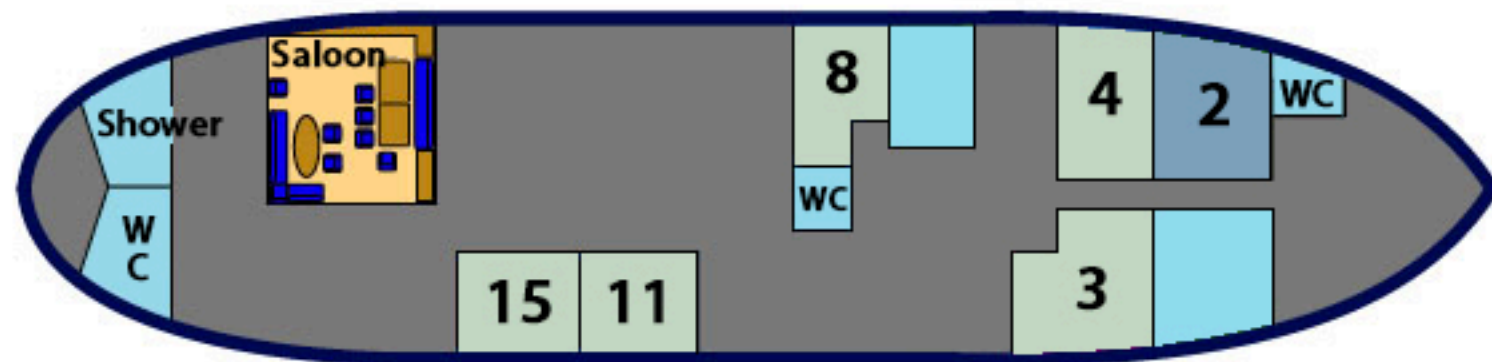

M/S Malmo

-  Superior Cabin - Upper and Lower bunk with En-suite (Cabins 3, 4, 8, 11, 15)
-  Standard Cabin - Upper and Lower Bunk with shared facilities (Cabin 2)