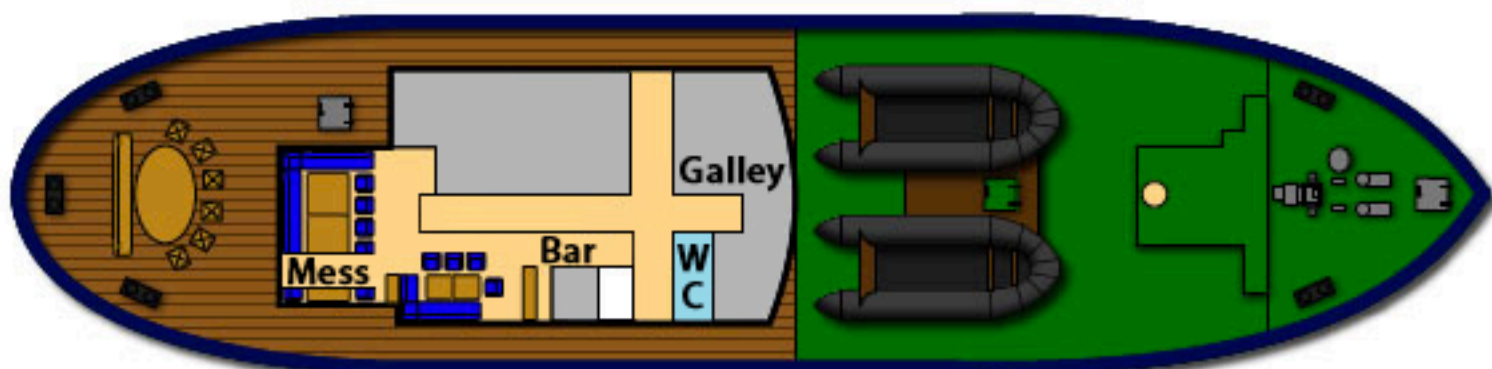

M/S Malmo

-  Superior Cabin - Upper and Lower bunk with En-suite (Cabins 3, 4, 8, 11, 15)
-  Standard Cabin - Upper and Lower Bunk with shared facilities (Cabin 2)